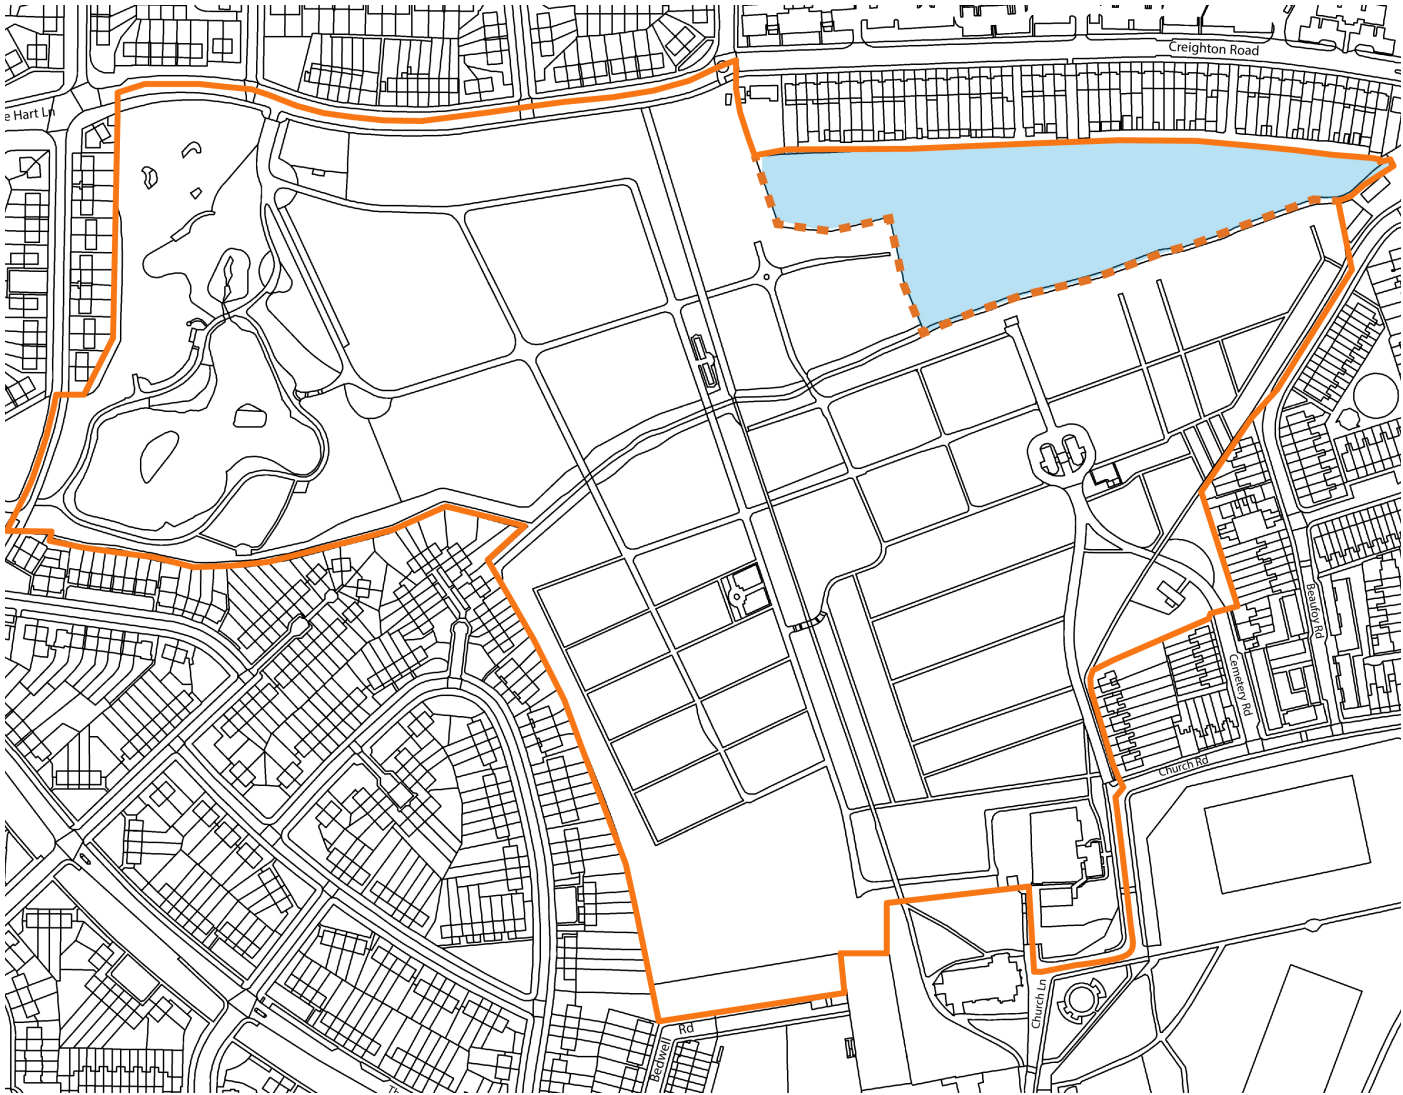

Bruce Castle Boundary review map

Tottenham Cemetery Boundary Review map